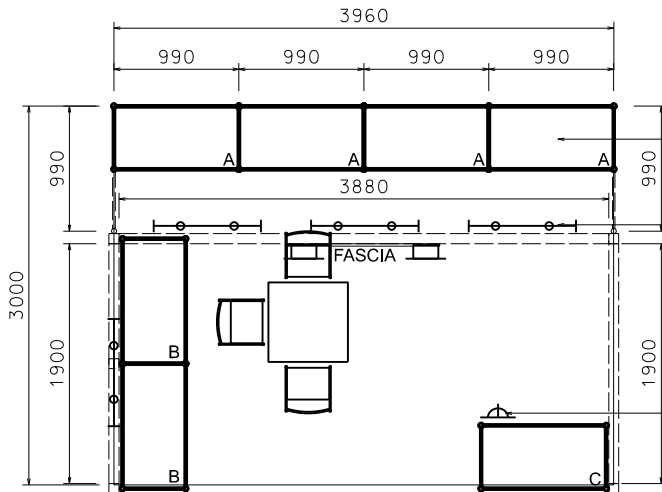

PREMIUM BOOTH 4M X 3M Non-Corner Premium Booth

四米乘三米攤位

PLAN

1mH SILVER SYSTEM LOCKABLE CABINET
(DO NOT REMOVE)
WITH BLACK STICKER FIN.

BLACK TRACK LIGHT
W/ 2 X 7W LED SPOTLIGHT
(BLAKC IN COLOR)

500W SOCKET

1200mm X 1080mmH
FOAMBOARD FASCIA
W/ D.PRINT LOGO
AND STICKER COMPANY NAME

WHITE FABRIC FIN.

1000mm X 1000mmH
D.PRINT FOAMBOARD
ON SYSTEM COUNTER

PERSPECTIVE

10000mmH
LOCKABLE CABINET
SILVER SYSTEM W/
BLACK STICKER FIN.

3960mm X 1500mmH
D.PRINT FOAMBOARD
ON SYSTEM PANEL

ELEVATION

BOOTH SPECIFICATIONS		QTY.
	1000W x 500D x 1000H LOCKABLE CABINET (DO NOT REMOVE), SILVER SYSTEM W/ BLACK STICKER FIN.	4
	1000W x 500D x 1000H LOCKABLE CABINET SILVER SYSTEM W/ BLACK STICKER FIN.	2
	1000W x 500D x 1000H LOCKABLE CABINET SILVER SYSTEM W/ BLACK STICKER FIN., FRONTAGE 1000mm X 1000mmH D.PRINT FOAMBOARD	1
	3960mm X 1500mmH D.PRINT FOAMBOARD ON SYSTEM PANEL	1
	1200mm X 1080mmH FOAMBOARD FASCIA W/ D.PRINT LOGO AND STICKER COMPANY NAME	1
	BLACK TRACK LIGHT W/ 2 X 7W LED SPOTLIGHT (WHITE LIGHT)	4
	BLACK LEATHER CHAIR	3
	700 X 700 X 750mmH SQUARE MEETING TABLE	1
	500W SQUARE PIN POWER SOCKET	1
	LED GILBERT LAMP	2
	RUBBISH BIN & CARPET (12sqm.)	