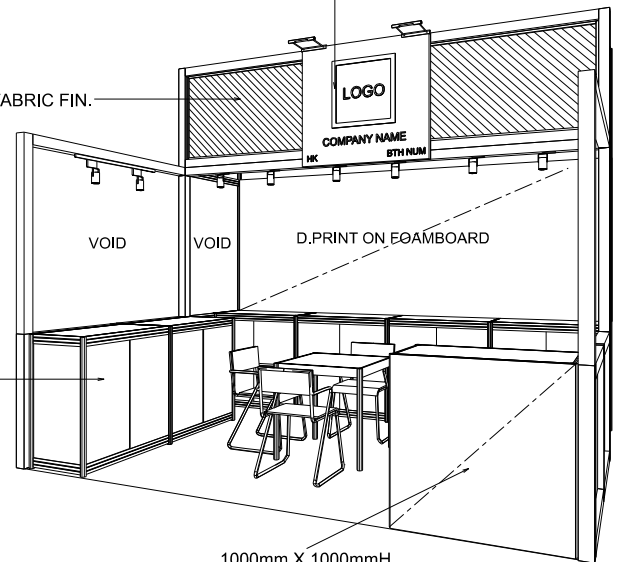

PREMIUM BOOTH 4M X 3M Non-Corner Premium Booth

四米乘三米攤位

PLAN

1mH SILVER SYSTEM LOCKABLE CABINET
(DO NOT REMOVE)
WITH BLACK STICKER FIN.

BLACK TRACK LIGHT
W/ 2 X 7W LED SPOTLIGHT
(BLAKC IN COLOR)

500W SOCKET

1200mm X 1080mmH
FOAMBOARD FASCIA
W/ D.PRINT LOGO
AND STICKER COMPANY NAME

WHITE FABRIC FIN.

1000mm X 1000mmH
D.PRINT FOAMBOARD
ON SYSTEM COUNTER

PERSPECTIVE

10000mmH
LOCKABLE CABINET
SILVER SYSTEM W/
BLACK STICKER FIN.

3960mm X 1500mmH
D.PRINT FOAMBOARD
ON SYSTEM PANEL

ELEVATION

BOOTH SPECIFICATIONS		QTY.
	1000W x 500D x 1000H LOCKABLE CABINET (DO NOT REMOVE), SILVER SYSTEM W/ BLACK STICKER FIN.	4
	1000W x 500D x 1000H LOCKABLE CABINET SILVER SYSTEM W/ BLACK STICKER FIN.	2
	1000W x 500D x 1000H LOCKABLE CABINET SILVER SYSTEM W/ BLACK STICKER FIN., FRONTAGE 1000mm X 1000mmH D.PRINT FOAMBOARD	1
	3960mm X 1500mmH D.PRINT FOAMBOARD ON SYSTEM PANEL	1
	1200mm X 1080mmH FOAMBOARD FASCIA W/ D.PRINT LOGO AND STICKER COMPANY NAME	1
	BLACK TRACK LIGHT W/ 2 X 7W LED SPOTLIGHT (WHITE LIGHT)	4
	BLACK LEATHER CHAIR	3
	700 X 700 X 750mmH SQUARE MEETING TABLE	1
	500W SQUARE PIN POWER SOCKET	1
	LED GILBERT LAMP	2
	RUBBISH BIN & CARPET (12sqm.)	