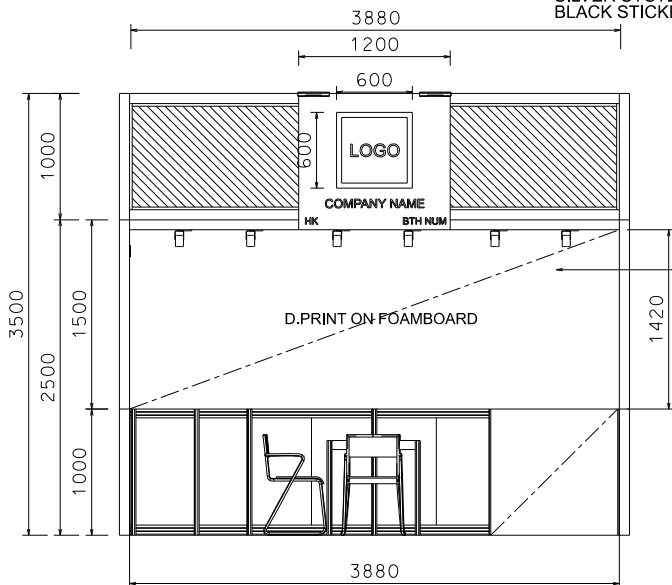

PREMIUM BOOTH 4M X 3M Non-Corner Premium Booth

四米乘三米攤位

PLAN

1mH SILVER SYSTEM LOCKABLE CABINET
(DO NOT REMOVE)
WITH BLACK STICKER FIN.

BLACK TRACK LIGHT
W/ 2 X 7W LED SPOTLIGHT
(BLAKC IN COLOR)

500W SOCKET

1200mm X 1080mmH
FOAMBOARD FASCIA
W/ D.PRINT LOGO
AND STICKER COMPANY NAME

WHITE FABRIC FIN.

1000mm X 1000mmH
D.PRINT FOAMBOARD
ON SYSTEM COUNTER

PERSPECTIVE

10000mmH
LOCKABLE CABINET
SILVER SYSTEM W/
BLACK STICKER FIN.

3960mm X 1500mmH
D.PRINT FOAMBOARD
ON SYSTEM PANEL

ELEVATION

BOOTH SPECIFICATIONS		QTY.
	1000W x 500D x 1000H LOCKABLE CABINET (DO NOT REMOVE), SILVER SYSTEM W/ BLACK STICKER FIN.	4
	1000W x 500D x 1000H LOCKABLE CABINET SILVER SYSTEM W/ BLACK STICKER FIN.	2
	1000W x 500D x 1000H LOCKABLE CABINET SILVER SYSTEM W/ BLACK STICKER FIN., FRONTAGE 1000mm X 1000mmH D.PRINT FOAMBOARD	1
	3960mm X 1500mmH D.PRINT FOAMBOARD ON SYSTEM PANEL	1
	1200mm X 1080mmH FOAMBOARD FASCIA W/ D.PRINT LOGO AND STICKER COMPANY NAME	1
	BLACK TRACK LIGHT W/ 2 X 7W LED SPOTLIGHT (WHITE LIGHT)	4
	BLACK LEATHER CHAIR	3
	700 X 700 X 750mmH SQUARE MEETING TABLE	1
	500W SQUARE PIN POWER SOCKET	1
	LED GILBERT LAMP	2
	RUBBISH BIN & CARPET (12sqm.)	